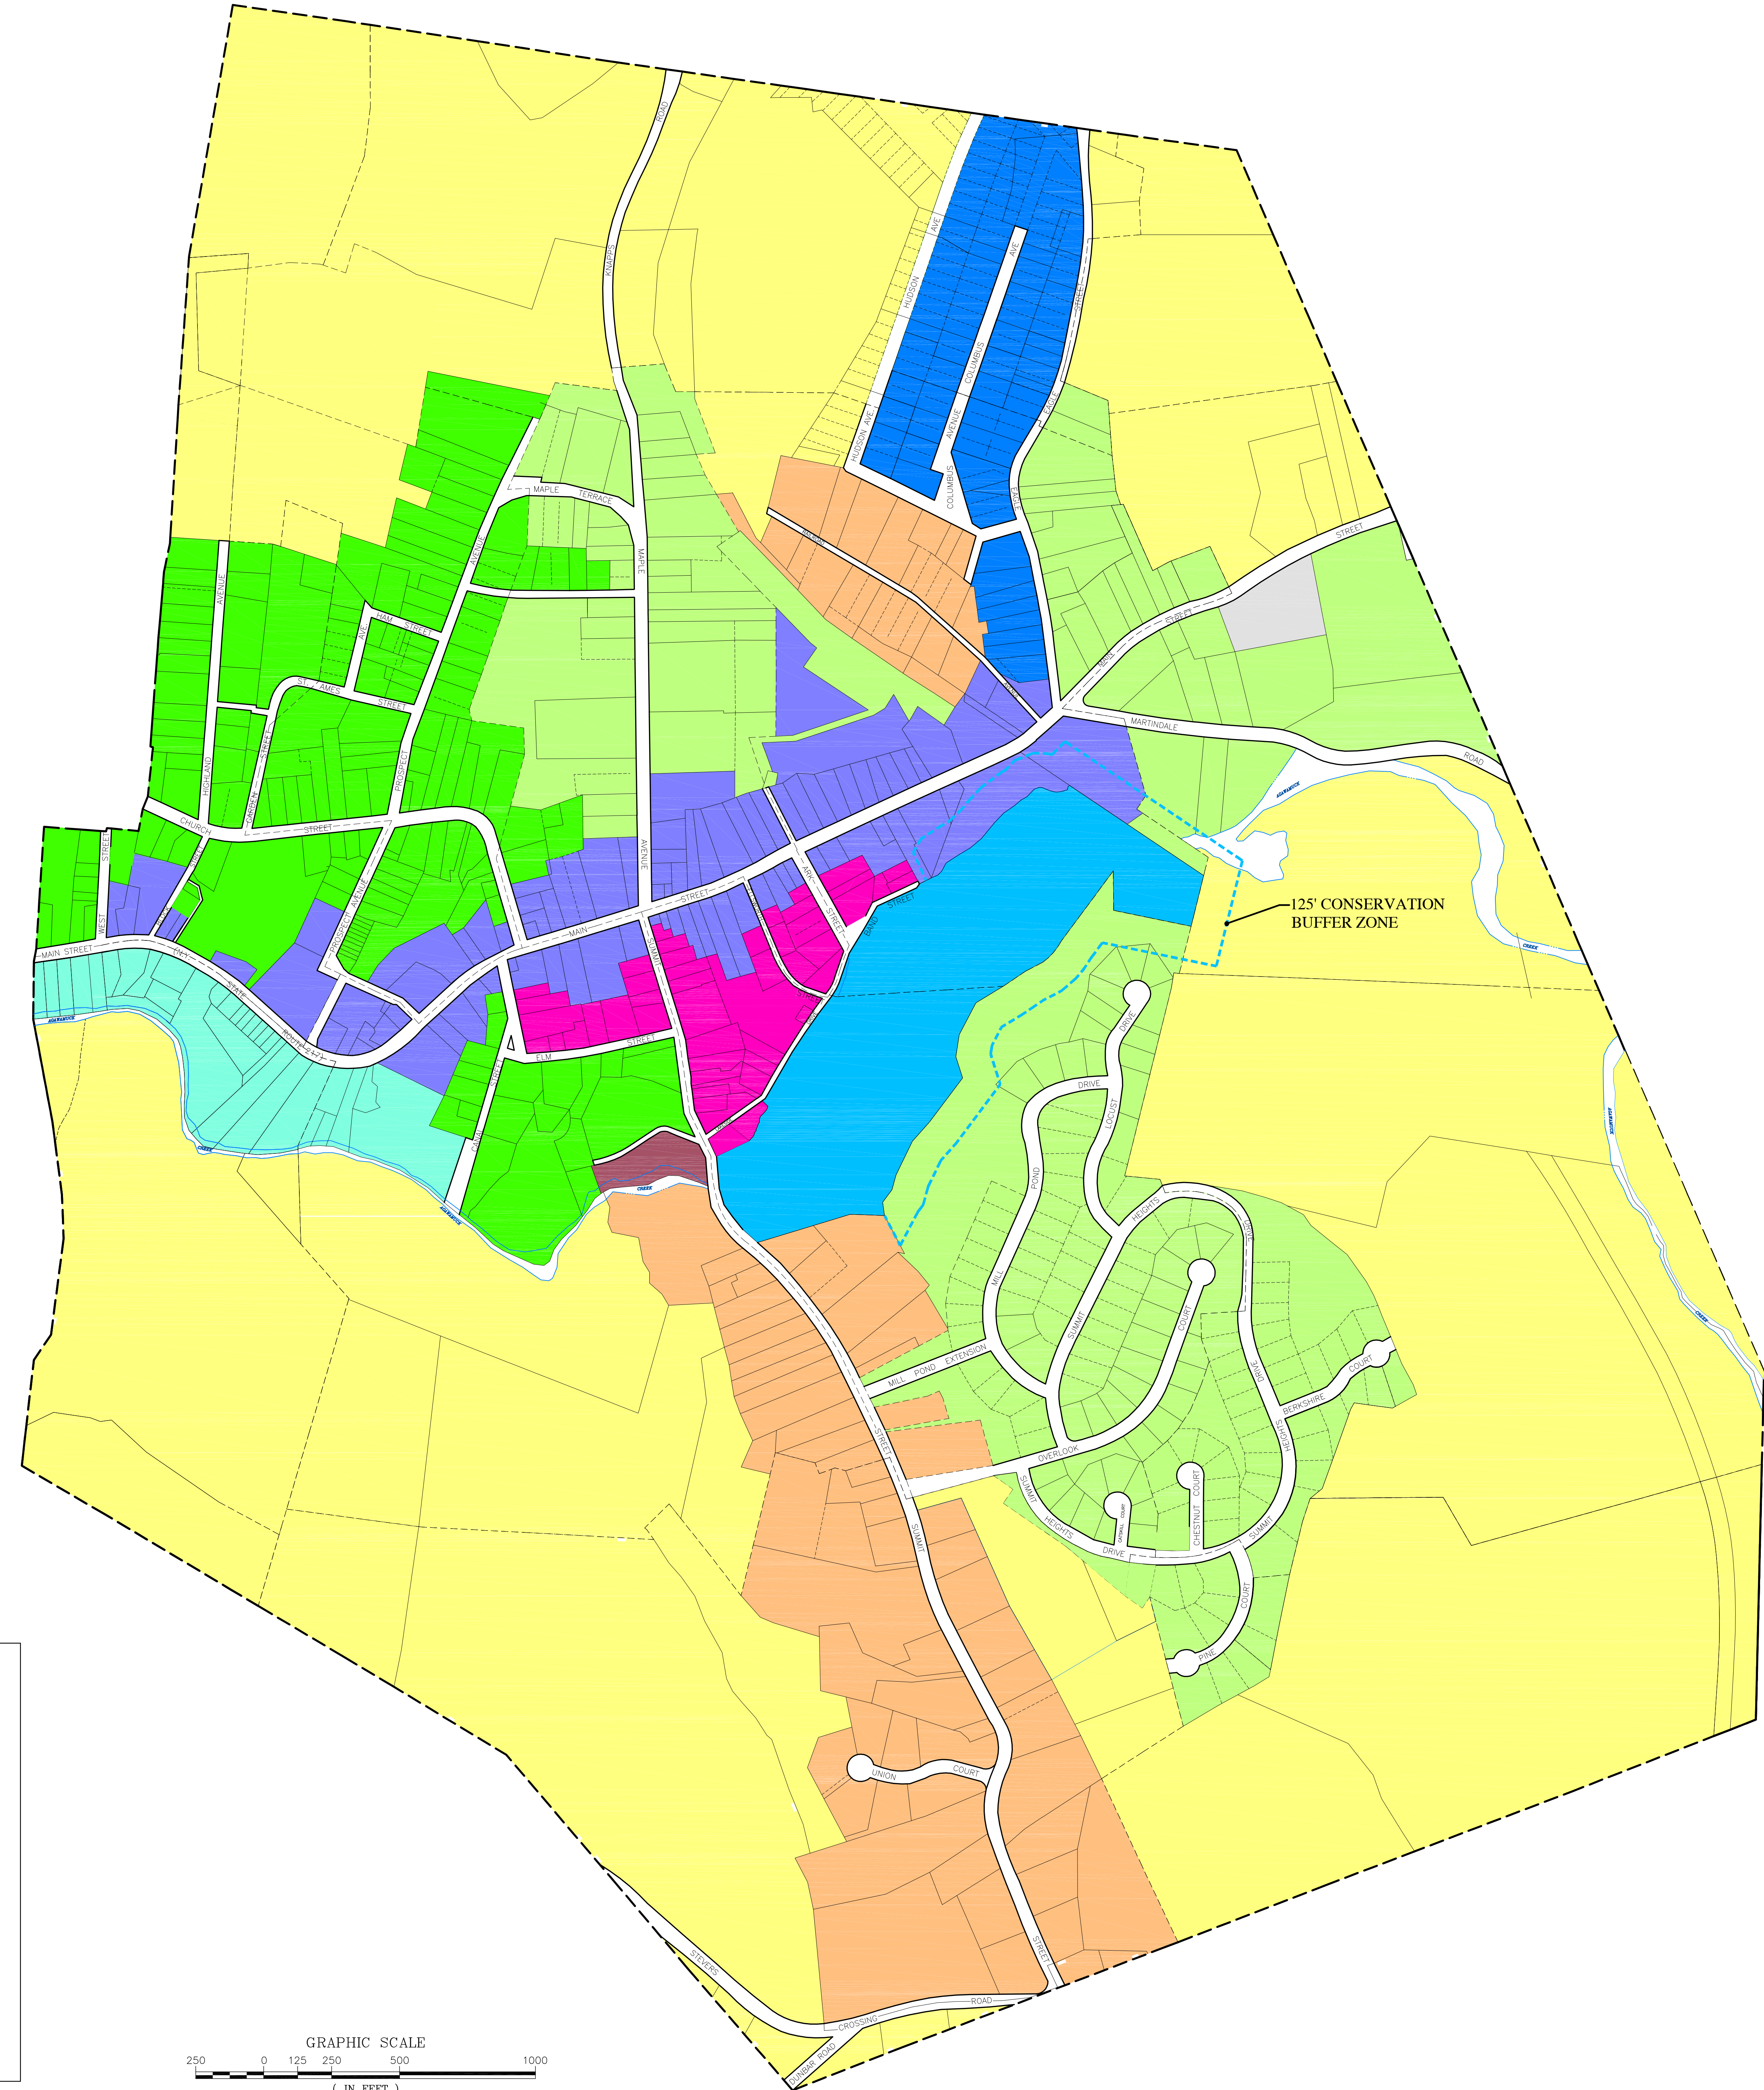

# Village of Philmont Zoning Map Adopted 7/26/06

### ZONING DISTRICTS

 RURAL	 RESIDENTIAL HIGH DENSITY
 RURAL LOW DENSITY	 GENERAL BUSINESS
 HAMLET I	 CONSERVATION*
 HAMLET II	 MILL DISTRICT
 HAMLET III	 MILL DISTRICT II
	 RESIDENTIAL SENIOR CITIZEN

\*Dashed line depicts approximate location of 125' buffer from high water mark of the reservoir.